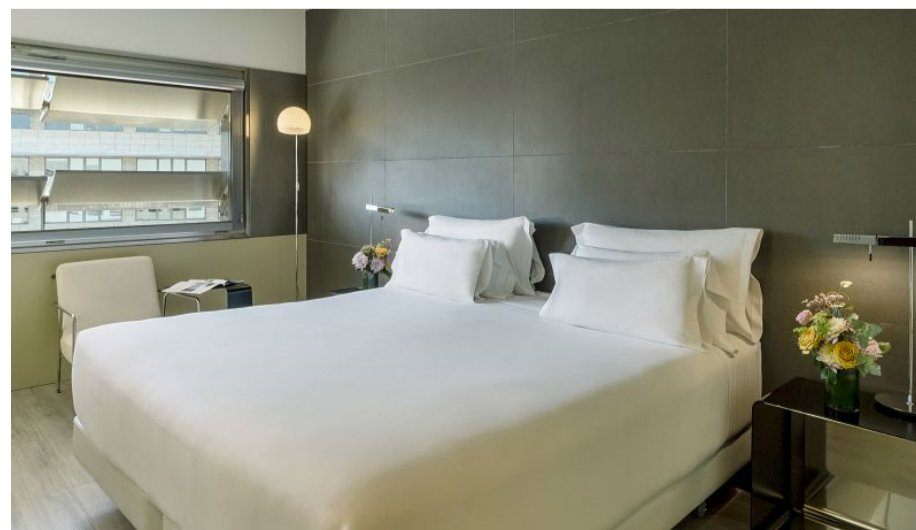

NH COLLECTION

HOTELS & RESORTS

NH COLLECTION
BARCELONA • CONSTANZA

HOTEL LOCATION

NH Collection Barcelona Constanza, designed by Pritzker prize-winning architect Rafael Moneo, exudes calm elegance. Located a 15-minute drive from the city center, it is situated in the Les Corts financial district of Barcelona. This is the perfect choice for business travelers, with the Axa Auditorium right next door. Landmarks, such as the FC Barcelona Camp Nou, are also close by.

Sants station

1.3 Km / 13 min.

Underground

0.5 Km / 10 min.

El Prat airport

9.63 Km / 18 min.

City centre

3.4 Km / 12 min.

C/ Deu i Mata, 69-99,

08029 Barcelona

Spain

T. +34 93 2811500

nhcollectionconstanza@nh-hotels.com

tp://www.nh-hotels.com/hotel/nh-collection-

barcelona-constanza

HOTEL SERVICES

The hotel features 308 stylish rooms, including 7 Junior Suites and 1 Suite, distributed among 6 floors. All rooms come with exclusive amenities, such as ultra-comfortable Flex mattresses, a rain shower, Nespresso coffee maker, and tea kettle, 40" or 46" LED TVs, complimentary WiFi, exclusive amenities, and a professional hairdryer. Our Guest Relations service provides personalized care and assistance throughout your stay.

HOTEL RESTAURANT

The spacious and well-lit restaurant offers a healthy and energetic buffet breakfast, as well as lunch and dinner options for groups of up to 150 delegates. From galas and cocktail parties to corporate events, we can tailor the menu to suit your event, whether in the restaurant or function rooms. A la carte service and a daily menu are available for individual guests.